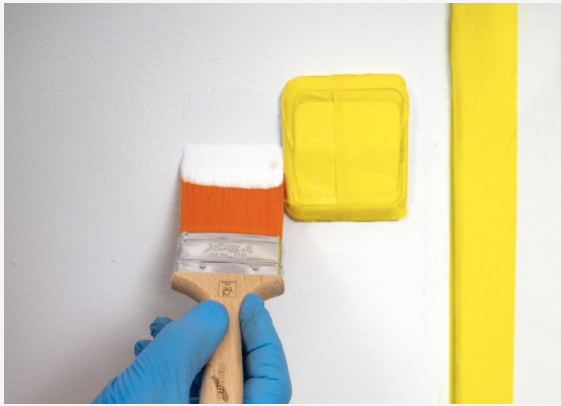

## Premium Rounded Brush VELOUREX, S-77

Extra-fine finishes

A brush crafted by artisans with a rounded tip for better adaptation when painting.

The Velourex fibres will give you better precision and help you achieve a finer finish.

INOX

Finish

5/5

Coverage

4/5

Performance

4/5

Splatter

### Adaptation in brush strokes

The rounded tip softens application to improve the finish

### Super-fine finish

Extra-fine, cutting-edge synthetic PET fibre.